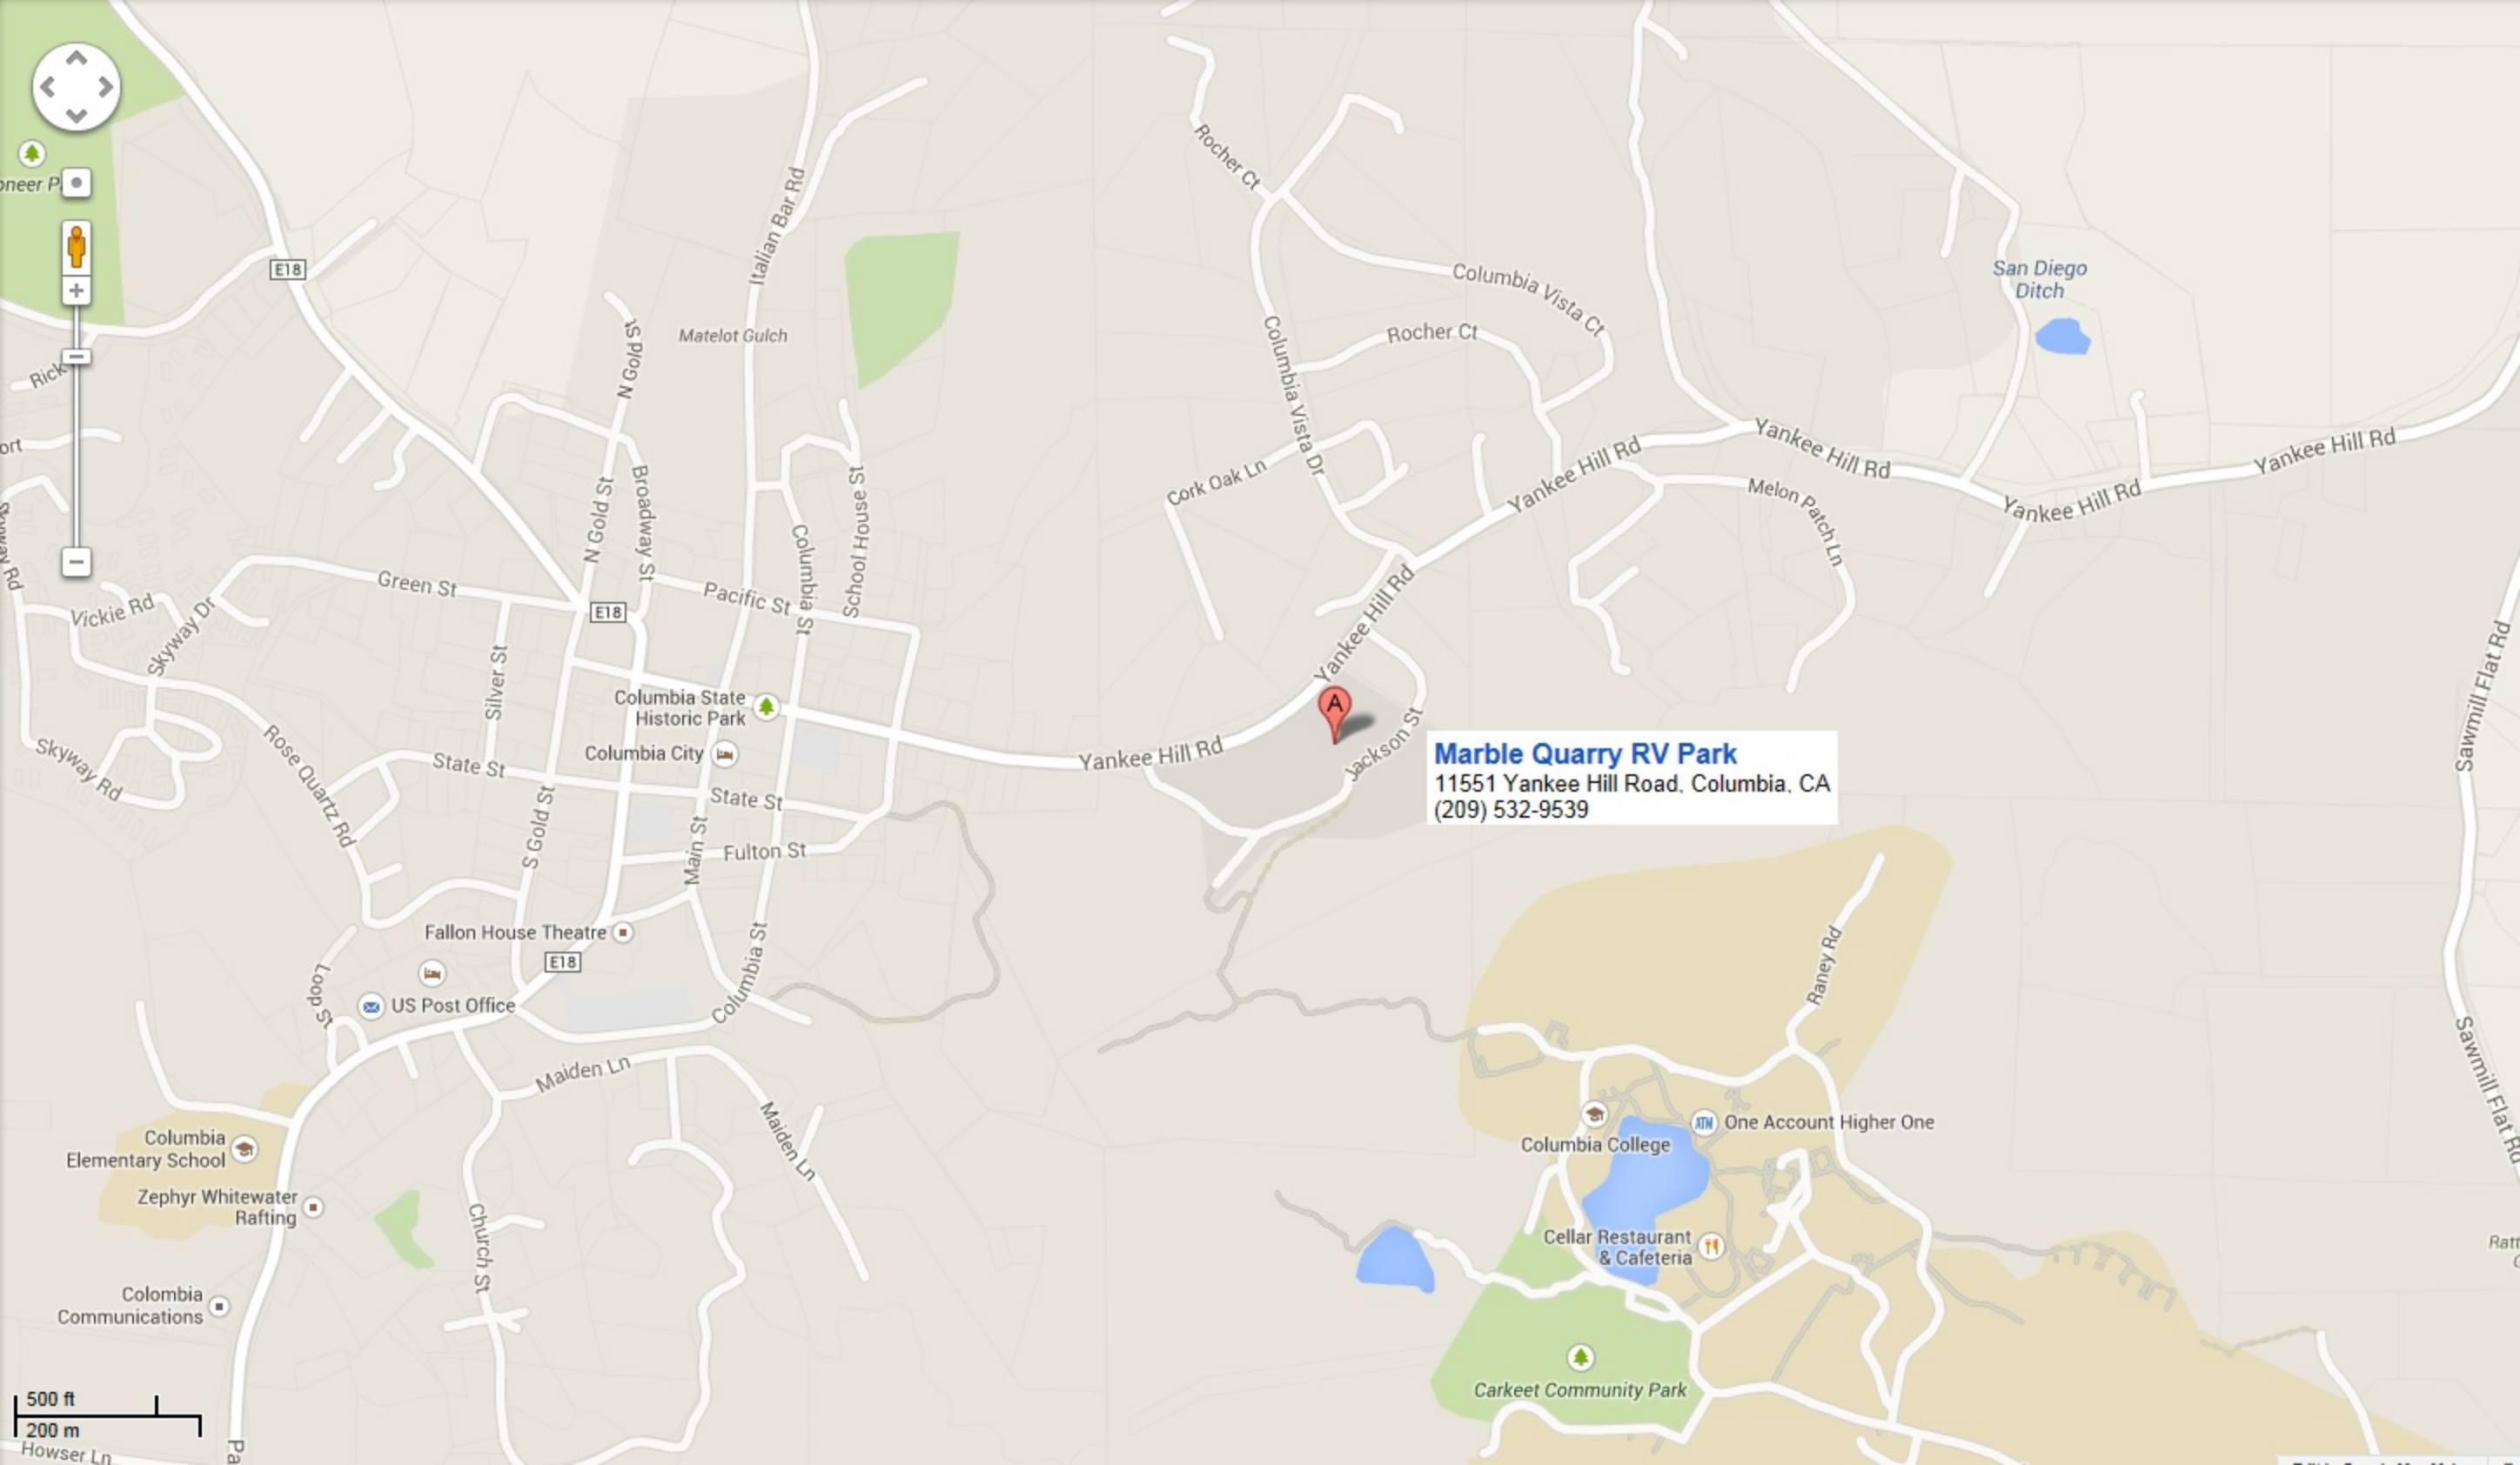

Directions to Marble Quarry RV Park

11551 Yankee Hill Road, Columbia, CA 95310 - (209) 532-9539

140 mi – about 2 hours 45 mins

 Gilroy, CA 95020

	1. Head west toward Arroyo Cir	go 292 ft total 292 ft
	2. Turn left onto Arroyo Cir	go 0.3 mi total 0.3 mi
	3. Arroyo Cir turns slightly right and becomes Camino Arroyo About 2 mins	go 0.6 mi total 0.9 mi
	4. Turn left onto CA-152 E About 49 mins	go 48.0 mi total 48.9 mi
	5. Turn left onto CA-165 N/Mercey Springs Rd Continue to follow CA-165 N About 36 mins	go 29.5 mi total 78.4 mi
	6. Turn left to merge onto CA-99 N toward Sacramento About 5 mins	go 4.8 mi total 83.2 mi
	7. Take the Taylor Rd exit	go 0.2 mi total 83.5 mi
	8. Turn right onto W Taylor Rd	go 341 ft total 83.5 mi
	9. Continue straight to stay on W Taylor Rd About 3 mins	go 2.3 mi total 85.8 mi
	10. Turn left onto Geer Rd About 10 mins	go 7.1 mi total 92.9 mi
	11. Continue onto Albers Rd About 9 mins	go 7.7 mi total 101 mi
	12. Continue onto S Yosemite Ave About 3 mins	go 1.4 mi total 102 mi
	13. Turn right onto CA-108 E/E F St Continue to follow CA-108 E About 34 mins	go 31.0 mi total 133 mi
	14. Slight left onto Jamestown Rd About 7 mins	go 3.9 mi total 137 mi
	15. Slight left onto Shaws Flat Rd About 3 mins	go 1.2 mi total 138 mi
	16. Continue onto Springfield Rd About 1 min	go 0.7 mi total 139 mi
	17. Turn left onto Broadway St/Parrots Ferry Rd About 2 mins	go 0.7 mi total 139 mi
	18. Turn right onto Jackson St/Yankee Hill Rd Continue to follow Yankee Hill Rd Destination will be on the right About 1 min	go 0.5 mi total 140 mi

 **Marble Quarry RV Park**
11551 Yankee Hill Road, Columbia, CA 95310 - (209) 532-9539

These directions are for planning purposes only. You may find that construction projects, traffic, weather, or other events may cause conditions to differ from the map results, and you should plan your route accordingly. You must obey all signs or notices regarding your route.