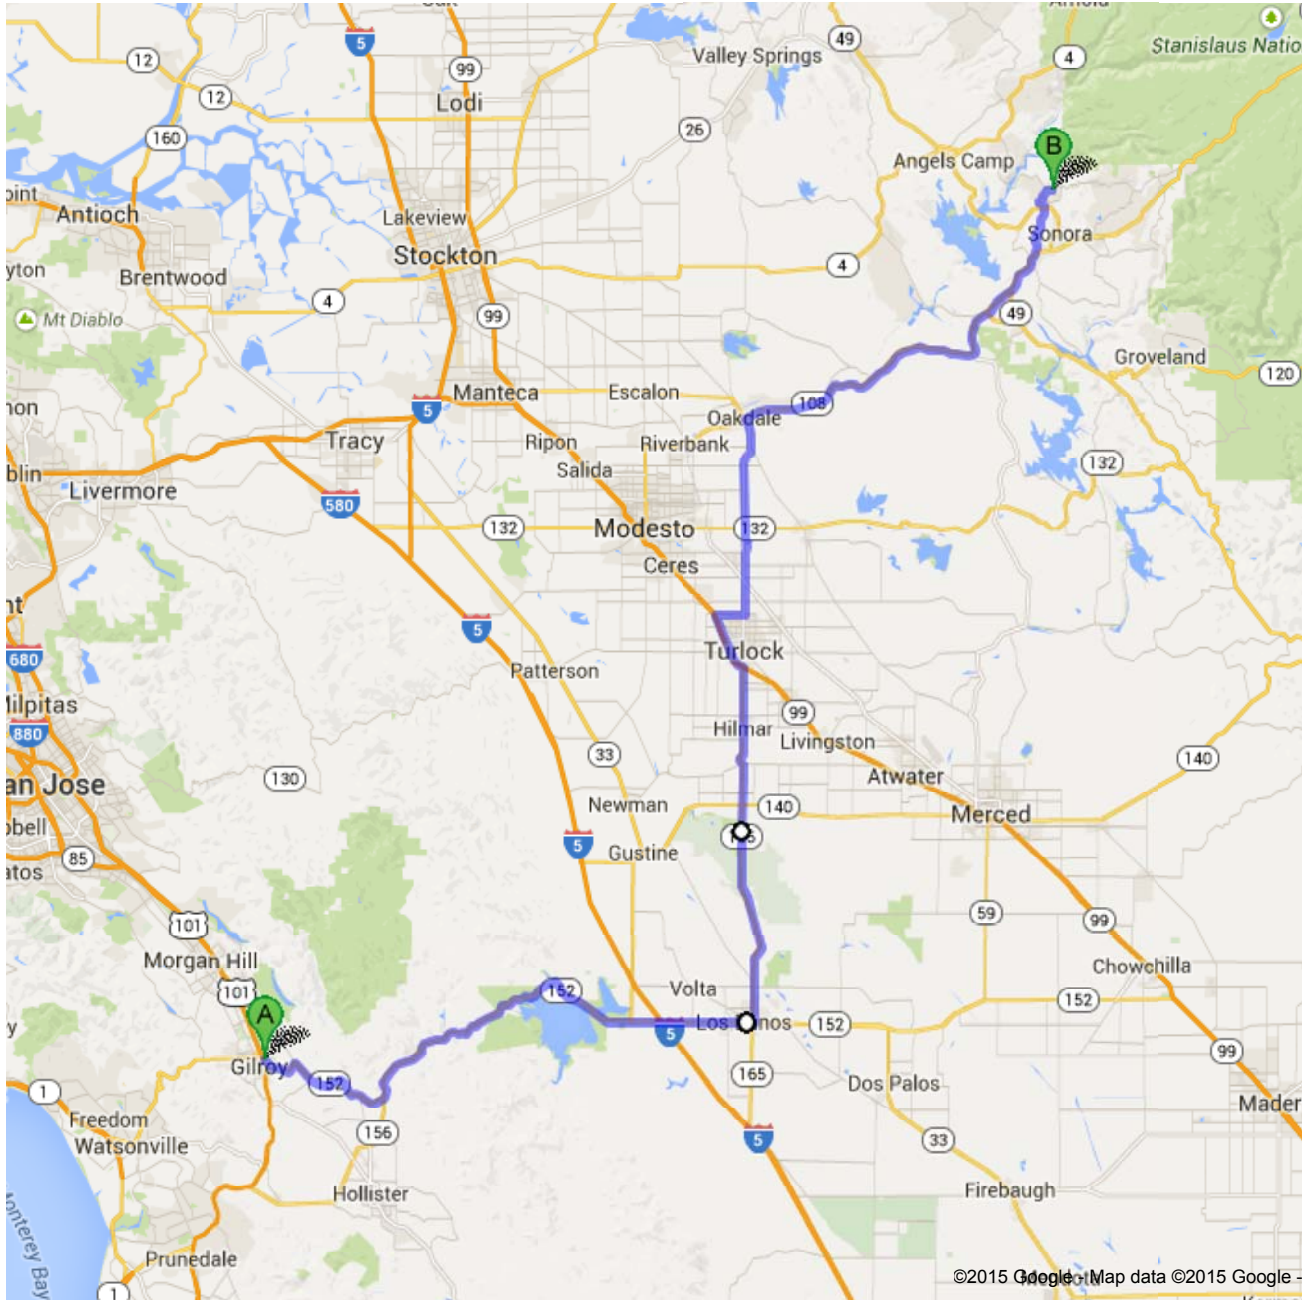

Directions to Marble Quarry RV Park

11551 Yankee Hill Road, Columbia, CA 95310 - (209) 532-9539

140 mi – about 2 hours 45 mins

 Gilroy, CA 95020

	1. Head west toward Arroyo Cir	go 292 ft total 292 ft
	2. Turn left onto Arroyo Cir	go 0.3 mi total 0.3 mi
	3. Arroyo Cir turns slightly right and becomes Camino Arroyo About 2 mins	go 0.6 mi total 0.9 mi
	4. Turn left onto CA-152 E About 49 mins	go 48.0 mi total 48.9 mi
	5. Turn left onto CA-165 N/Mercey Springs Rd Continue to follow CA-165 N About 36 mins	go 29.5 mi total 78.4 mi
	6. Turn left to merge onto CA-99 N toward Sacramento About 5 mins	go 4.8 mi total 83.2 mi
	7. Take the Taylor Rd exit	go 0.2 mi total 83.5 mi
	8. Turn right onto W Taylor Rd	go 341 ft total 83.5 mi
	9. Continue straight to stay on W Taylor Rd About 3 mins	go 2.3 mi total 85.8 mi
	10. Turn left onto Geer Rd About 10 mins	go 7.1 mi total 92.9 mi
	11. Continue onto Albers Rd About 9 mins	go 7.7 mi total 101 mi
	12. Continue onto S Yosemite Ave About 3 mins	go 1.4 mi total 102 mi
	13. Turn right onto CA-108 E/E F St Continue to follow CA-108 E About 34 mins	go 31.0 mi total 133 mi
	14. Slight left onto Jamestown Rd About 7 mins	go 3.9 mi total 137 mi
	15. Slight left onto Shaws Flat Rd About 3 mins	go 1.2 mi total 138 mi
	16. Continue onto Springfield Rd About 1 min	go 0.7 mi total 139 mi
	17. Turn left onto Broadway St/Parrots Ferry Rd About 2 mins	go 0.7 mi total 139 mi
	18. Turn right onto Jackson St/Yankee Hill Rd Continue to follow Yankee Hill Rd Destination will be on the right About 1 min	go 0.5 mi total 140 mi

 **Marble Quarry RV Park**
11551 Yankee Hill Road, Columbia, CA 95310 - (209) 532-9539

These directions are for planning purposes only. You may find that construction projects, traffic, weather, or other events may cause conditions to differ from the map results, and you should plan your route accordingly. You must obey all signs or notices regarding your route.